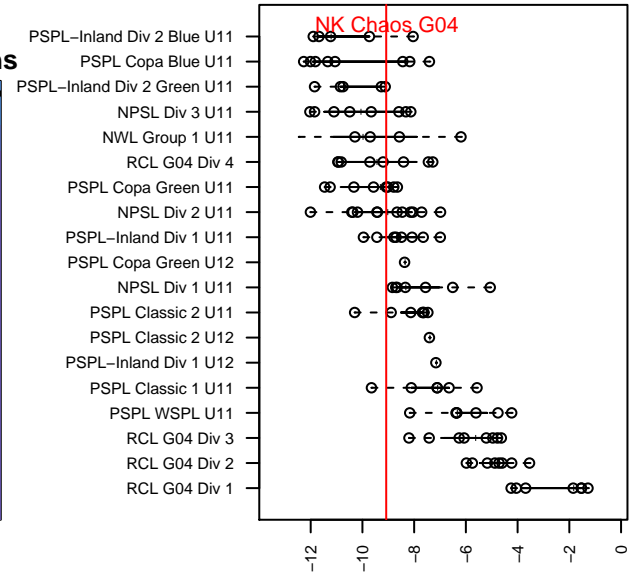

# NK Chaos G04

North Kitsap SC  
 Poulsbo, WA  
 G04 total strength=215  
 attack=0.19 defense=0.09  
 fall league = PSPL Copa Green U11

alt names used:  
 NK Chaos  
 NK Chaos  
 NK Chaos  
 North Kitsap GU11 Chaos

Venues played:  
 2015 Crossfire Select GU11 Silver  
 2015 Dungeness Cup GU11 Olympic  
 2015 Island Cup GU11 Silver  
 2015 PSPL Copa Green U11

**NK Chaos G04**  
 Dots are actual minus expected GF (blue circles) and GA (red triangles).  
 Blue line is smoothed change in attack strength. Red is smoothed change in defense strength.

**attack and defense variance (black dot)  
relative to other teams  
and top 10 in region**

**attack and defense rating  
relative to others at age  
and all opponents in last 13 months**

**Performance relative to 13 month average**