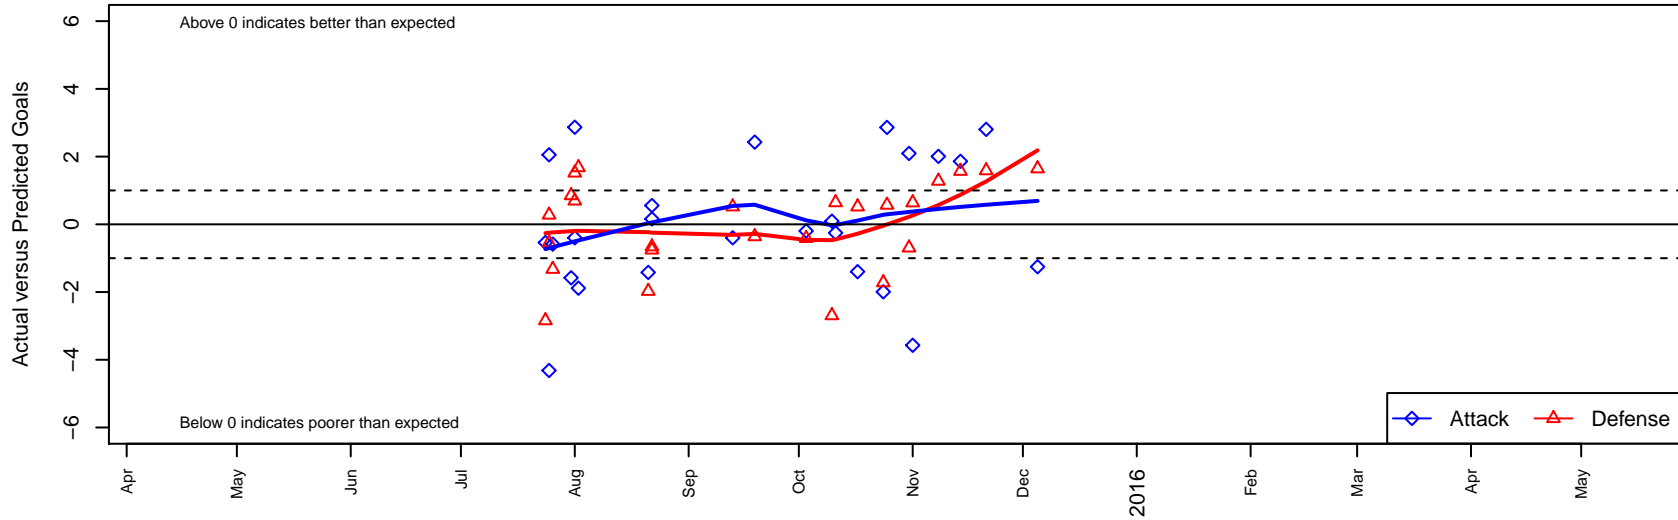

# NK Chaos G04

North Kitsap SC  
 Poulsbo, WA  
 G04 total strength=215  
 attack=0.19 defense=0.09  
 fall league = PSPL Copa Green U11

alt names used:  
 NK Chaos  
 NK Chaos  
 NK Chaos  
 North Kitsap GU11 Chaos

Venues played:  
 2015 Crossfire Select GU11 Silver  
 2015 Dungeness Cup GU11 Olympic  
 2015 Island Cup GU11 Silver  
 2015 PSPL Copa Green U11

**NK Chaos G04**  
 Dots are actual minus expected GF (blue circles) and GA (red triangles).  
 Blue line is smoothed change in attack strength. Red is smoothed change in defense strength.

**attack and defense variance (black dot)  
relative to other teams  
and top 10 in region**

**attack and defense rating  
relative to others at age  
and all opponents in last 13 months**

**Performance relative to 13 month average**