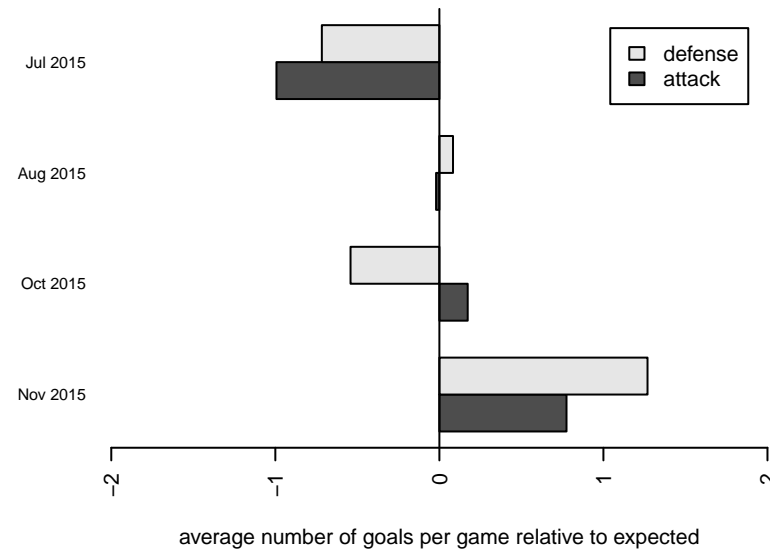

Performance relative to 13 month average