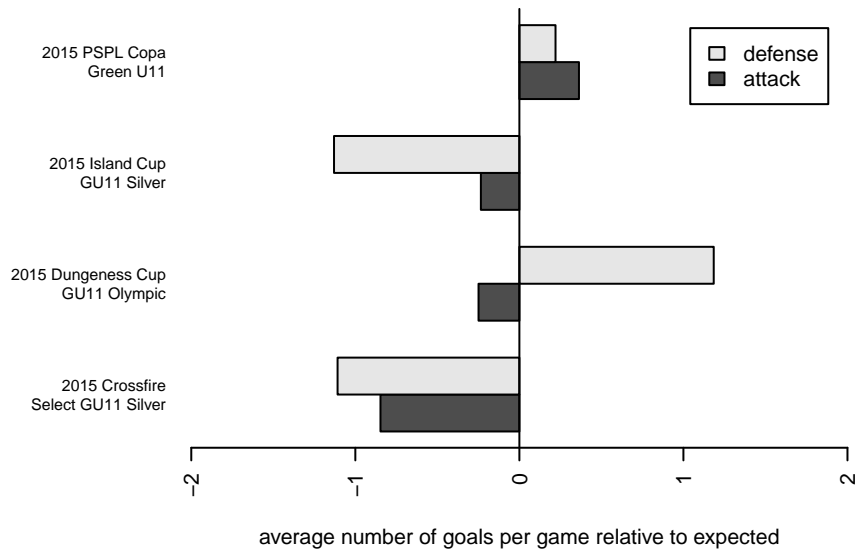

Venues played:  
 2015 Crossfire Select GU11 Silver  
 2015 Dungeness Cup GU11 Olympic  
 2015 Island Cup GU11 Silver  
 2015 PSPL Copa Green U11

**NK Chaos G04**  
 Dots are actual minus expected GF (blue circles) and GA (red triangles).  
 Blue line is smoothed change in attack strength. Red is smoothed change in defense strength.

**attack and defense variance (black dot)  
relative to other teams  
and top 10 in region**

**attack and defense rating  
relative to others at age  
and all opponents in last 13 months**

**Performance relative to 13 month average**