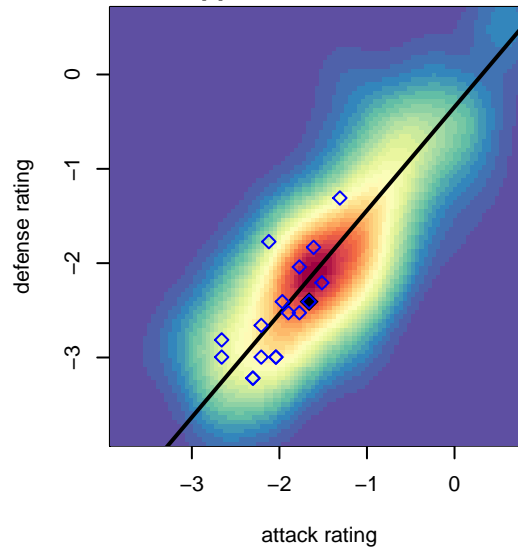

# NK Chaos G04

North Kitsap SC  
 Poulsbo, WA  
 G04 total strength=215  
 attack=0.19 defense=0.09  
 fall league = PSPL Copa Green U11

alt names used:  
 NK Chaos  
 NK Chaos  
 NK Chaos  
 North Kitsap GU11 Chaos

Venues played:  
 2015 Crossfire Select GU11 Silver  
 2015 Dungeness Cup GU11 Olympic  
 2015 Island Cup GU11 Silver  
 2015 PSPL Copa Green U11

**NK Chaos G04**  
 Dots are actual minus expected GF (blue circles) and GA (red triangles).  
 Blue line is smoothed change in attack strength. Red is smoothed change in defense strength.

**attack and defense variance (black dot)  
relative to other teams  
and top 10 in region**

**attack and defense rating  
relative to others at age  
and all opponents in last 13 months**

**Performance relative to 13 month average**