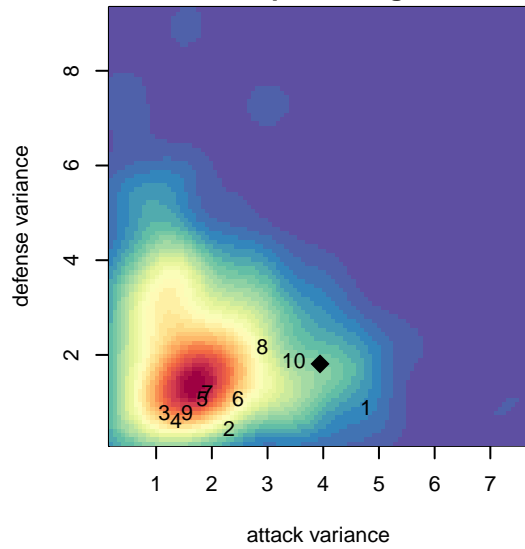

# NK Chaos G04

North Kitsap SC  
 Poulsbo, WA  
 G04 total strength=215  
 attack=0.19 defense=0.09  
 fall league = PSPL Copa Green U11

alt names used:  
 NK Chaos  
 NK Chaos  
 NK Chaos  
 North Kitsap GU11 Chaos

Venues played:  
 2015 Crossfire Select GU11 Silver  
 2015 Dungeness Cup GU11 Olympic  
 2015 Island Cup GU11 Silver  
 2015 PSPL Copa Green U11

**NK Chaos G04**  
 Dots are actual minus expected GF (blue circles) and GA (red triangles).  
 Blue line is smoothed change in attack strength. Red is smoothed change in defense strength.

**attack and defense variance (black dot)  
relative to other teams  
and top 10 in region**

**attack and defense rating  
relative to others at age  
and all opponents in last 13 months**

**Performance relative to 13 month average**